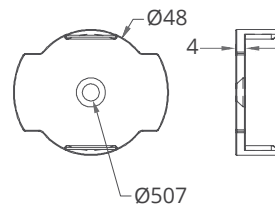

SPECIFICATION

MODEL	COLOUR WAVE DOT 26
OPERATING VOLTAGE	12V DC
POWER CONSUMPTION	0.5W Max
LED TYPE	SMD
COLOUR TEMP OPTION	2700K, 3000K, 4000K, 5000K, Tunable White, RGB, RGBW, RGBA
PIXEL	32 Dots Per Connection, Max spadng 500mm
CRI	90min, 80min
PRODUCT EFFICIENCY	64lm/W@3000K
FULL WIDTH AT HALF MAXIMUM (OPTICS)	120°
MATERIAL	Aluminum + PC
AMBIENT OPERATING TEMPERATURE	-20°C ~ +55°C
LUMEN MAINTENANCE	50,000 hours/L70 at 25°C
DIMENSIONS	Ø26*16(H)mm(Cear Flat Cover) Ø25*27(H)mm(Frosted Dome Cover)
CABLE LENGTH	300mm
CONTROL SYSTEM	DMX to SPI
MOUNTING TYPE	Surface
IP RATING	IP66

FEATURES & OPTIONS

- 01. CW
- 02. NW
- 03. WW
- 04. DW
- 05. RGB
- 06. RGBW
- 07. RGBA
- 08. IP66
- 09. ANTI-SALINE
- 10. POLAR
- 11. DMX
- 12. RFU
- 13. RDM
- 14. WIRELESS DATA

DIMENSIONS

Leader Cable

Mounting Clip

*all units are in mm

OPTIC SELECTION

LED	Lumens	Watts	Efficacy
WHITE	21.81	0.50	43.62

CenterBeamLux	Illuminance at Distance
41.51 lx	01.8 m
10.38 lx	03.7 m
04.61 lx	05.5 m
02.59 lx	07.3m
01.66 lx	09.2 m
1.15 lx	11.0 m