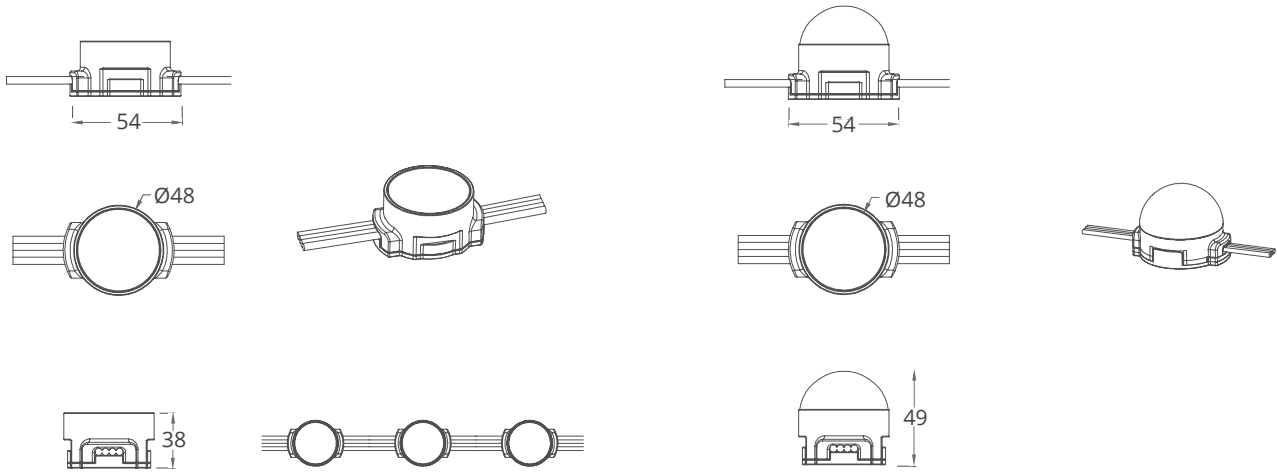

DOT 26

A vivid fusion of colours, A high purity of white, Extreme smooth chromatic transition power by automated DMX to SPI control system, Max 0.5w/dot for skyscraper outline, Dot spacing can be customized.

SPECIFICATION

MODEL	COLOUR WAVE DOT 26
OPERATING VOLTAGE	12V DC
POWER CONSUMPTION	0.5W Max
LED TYPE	SMD
COLOUR TEMP OPTION	2700K, 3000K, 4000K, 5000K, Tunable White, RGB, RGBW, RGBA
PIXEL	32 Dots Per Connection, Max spadng 500mm
CRI	90min, 80min
PRODUCT EFFICIENCY	64lm/W@3000K
FULL WIDTH AT HALF MAXIMUM (OPTICS)	120°
MATERIAL	Aluminum + PC
AMBIENT OPERATING TEMPERATURE	-20°C ~ +55°C
LUMEN MAINTENANCE	50,000 hours/L70 at 25°C
DIMENSIONS	Ø26*16(H)mm(Cear Flat Cover) Ø25*27(H)mm(Frosted Dome Cover)
CABLE LENGTH	300mm
CONTROL SYSTEM	DMX to SPI
MOUNTING TYPE	Surface
IP RATING	IP66

FEATURES & OPTIONS

- 01. CW
- 02. NW
- 03. WW
- 04. DW
- 05. RGB
- 06. RGBW
- 07. RGBA
- 08. IP66
- 09. ANTI-SALINE
- 10. POLAR
- 11. DMX
- 12. RFU
- 13. RDM
- 14. WIRELESS DATA

DIMENSIONS

Leader Cable

Mounting Clip

*all units are in mm

OPTIC SELECTION

LED	Lumens	Watts	Efficacy
WHITE	21.81	0.50	43.62

CenterBeamLux	Illuminance at Distance
41.51 lx	01.8 m
10.38 lx	03.7 m
04.61 lx	05.5 m
02.59 lx	07.3m
01.66 lx	09.2 m
1.15 lx	11.0 m