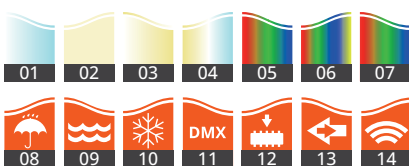

DOT 26

A vivid fusion of colours, A high purity of white, Extreme smooth chromatic transition power by automated DMX to SPI control system, Max 0.5w/dot for skyscraper outline, Dot spacing can be customized.

SPECIFICATION

MODEL	COLOUR WAVE DOT 26
OPERATING VOLTAGE	12V DC
POWER CONSUMPTION	0.5W Max
LED TYPE	SMD
COLOUR TEMP OPTION	2700K, 3000K, 4000K, 5000K, Tunable White, RGB, RGBW, RGBA
PIXEL	32 Dots Per Connection, Max spadng 500mm
CRI	90min, 80min
PRODUCT EFFICIENCY	64lm/W@3000K
FULL WIDTH AT HALF MAXIMUM (OPTICS)	120°
MATERIAL	Aluminum + PC
AMBIENT OPERATING TEMPERATURE	-20°C ~ +55°C
LUMEN MAINTENANCE	50,000 hours/L70 at 25°C
DIMENSIONS	Ø26*16(H)mm(Cear Flat Cover) Ø25*27(H)mm(Frosted Dome Cover)
CABLE LENGTH	300mm
CONTROL SYSTEM	DMX to SPI
MOUNTING TYPE	Surface
IP RATING	IP66

FEATURES & OPTIONS

- 01. CW
- 02. NW
- 03. WW
- 04. DW
- 05. RGB
- 06. RGBW
- 07. RGBA
- 08. IP66
- 09. ANTI-SALINE
- 10. POLAR
- 11. DMX
- 12. RFU
- 13. RDM
- 14. WIRELESS DATA

DIMENSIONS

Leader Cable

Mounting Clip

3000K

■ Ver. Spread: 140.0° ■ Horiz. Spread: 140.1°